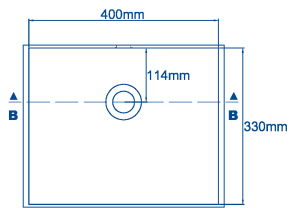

LG HI-MACS® CORIAN®

400-330-H

400-330-C

Arco 400-330.

TOP VIEW