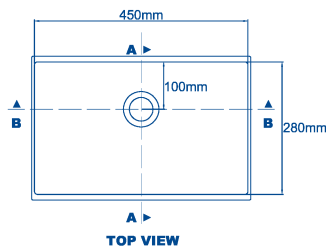

LG HI-MACS® CORIAN®

450-280-H

450-280-C

Fresco 450-280.