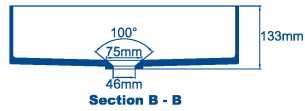

LG HI-MACS® CORIAN®

450-280-H

450-280-C

Fresco 450-280.