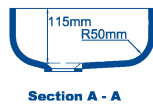

LG HI-MACS® CORIAN®

450-280-H

450-280-C

Fresco 450-280.