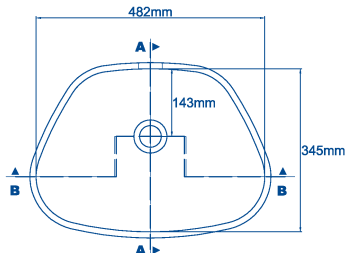

Section A - A

Vero.

This bowl is available only in a limited colour range!

LG HI-MACS® CORIAN®

553-H

553-C

TOP VIEW

Section B - B

Section A - A

Front skirt

TOP VIEW

Section B - B

Section A - A

This bowl is available only in a limited colour range!