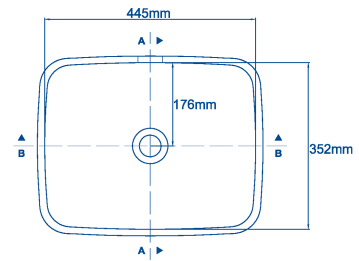

This bowl is available only in a limited colour range!

LG HI-MACS® CORIAN®

445-H

445-C

TOP VIEW