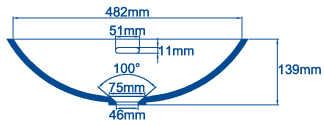

Section A - A

Vero.

This bowl is available only in a limited colour range!

LG HI-MACS® CORIAN®

553-H

553-C

TOP VIEW

Section B - B

Section A - A

Front skirt

TOP VIEW

Section B - B

Section A - A

This bowl is available only in a limited colour range!