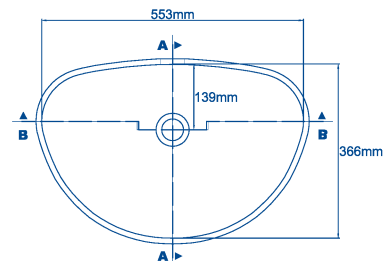

Section A - A

Vero.

This bowl is available only in a limited colour range!

LG HI-MACS® CORIAN®

553-H

553-C

TOP VIEW

Section B - B

Section A - A

Front skirt

TOP VIEW

Section B - B

Section A - A

This bowl is available only in a limited colour range!