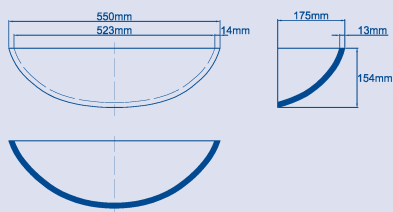

Section A - A

Vero.

This bowl is available only in a limited colour range!

LG HI-MACS® CORIAN®

553-H

553-C

TOP VIEW

Section B - B

Section A - A

Front skirt

TOP VIEW

Section B - B

Section A - A

This bowl is available only in a limited colour range!