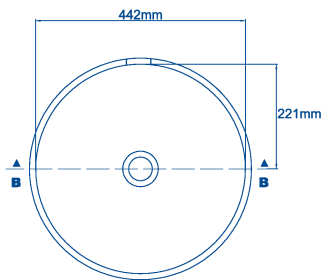

TOP VIEW

Section B - B

*Rotondo.*

This bowl is available only in a limited colour range!

Front skirt

LG HI-MACS® CORIAN®

442-H

442-H