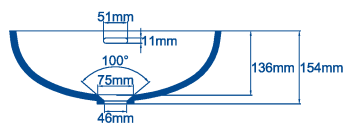

Section B - B