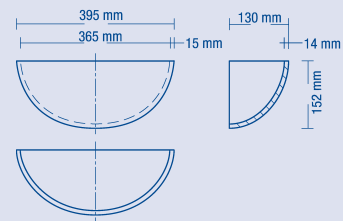

### LG HI-MACS® CORIAN®

337-H

337-C

TOP VIEW

Section B - B

LG HI-MACS® CORIAN®

370-H

370-C

TOP VIEW

Section B - B

*Rotondo.*

This bowl is available only in a limited colour range!

Front skirt

LG HI-MACS® CORIAN®

442-H

442-H