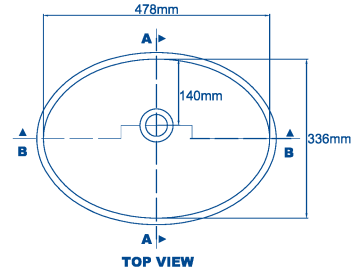

478-C

TOP VIEW

Section B - B

Section A - A

Grande.

This bowl is available only in a limited colour range!

Front skirt

LG HI-MACS®