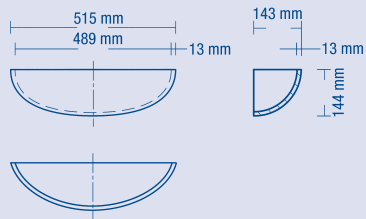

Uno.

This bowl is available only in a limited colour range!

Front skirt

LG HI-MACS®

CORIAN®

478-H

478-C

TOP VIEW

Section B - B

Section A - A

Grande.

This bowl is available only in a limited colour range!

Front skirt

LG HI-MACS®

CORIAN®

528-H

528-C

TOP VIEW

Section B - B

Section A - A