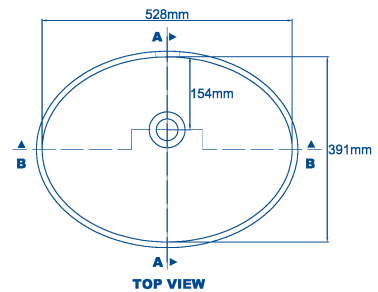

478-C

TOP VIEW

Section B - B

Section A - A

Grande.

This bowl is available only in a limited colour range!

Front skirt

LG HI-MACS®

CORIAN®

528-H

528-C

TOP VIEW

Section B - B

Section A - A

TOP VIEW

Section B - B