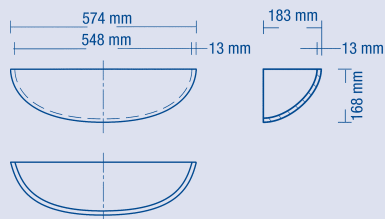

478-C

TOP VIEW

Section B - B

Section A - A

Grande.

This bowl is available only in a limited colour range!

Front skirt

LG HI-MACS®

CORIAN®

528-H

528-C

TOP VIEW

Section B - B

Section A - A

TOP VIEW

Section B - B