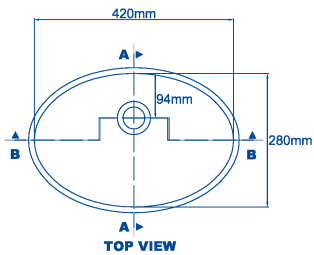

LG HI-MACS® CORIAN®

420-H

420-C

TOP VIEW