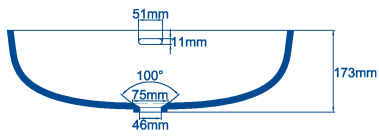

478-C

TOP VIEW

Section B - B

Section A - A

Grande.

This bowl is available only in a limited colour range!

Front skirt

LG HI-MACS®

CORIAN®

528-H

528-C

TOP VIEW

Section B - B

Section A - A

TOP VIEW

Section B - B

Section A - A

This bowl is available only in a limited colour range!