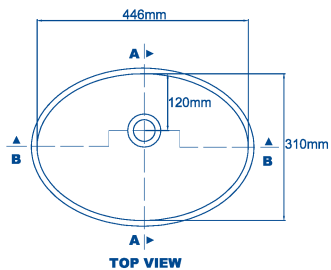

LG HI-MACS® CORIAN®

446-H

446-C