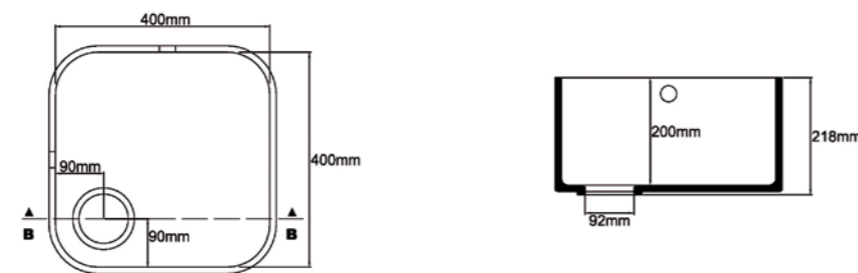

LS388C-H-0
LS388C-H-1

CALDO

Description

Article no.

with overflow incl. overflow set
without overflow

LS410C-H-0
LS410C-H-1

VICO

Description