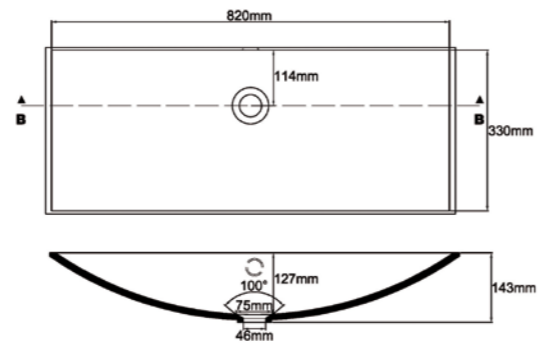

Article no.

with overflow incl. overflow set

LB580-370-H-0

without overflow

LB580-370-H-1

* This bowl is available only in a limited colour range!

lavanto® – BOWLS MADE OF SOLID SURFACE MATERIAL

ARCO 820-330