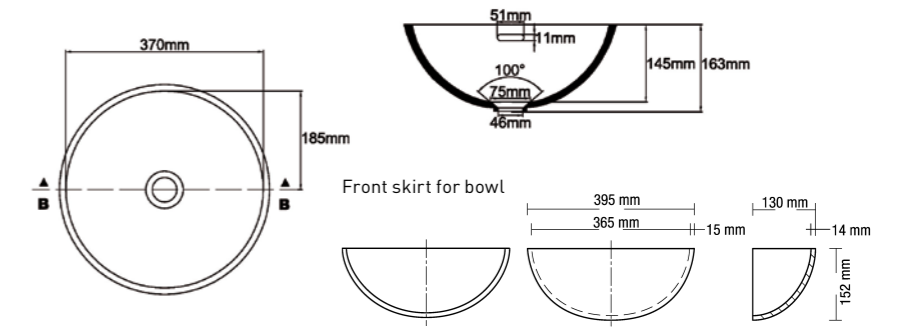

Description

Article no.

with overflow incl. overflow set
without overflow
Front skirt for bowl

LB370-H-0
LB370-H-1
LB370-H-30

TERRA*

Description

Article no.

with overflow incl. overflow set
without overflow