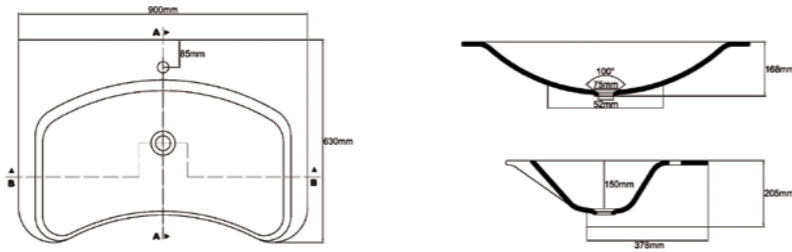

lavanto® – MEDICAL BASINS AND TUBS MADE OF SOLID SURFACE MATERIAL

NEMI*

Description

Article no.

without overflow

LB400-H-1

MEDICO*

Medico is also available in the size 900 x 524 mm without armature hole cut-out