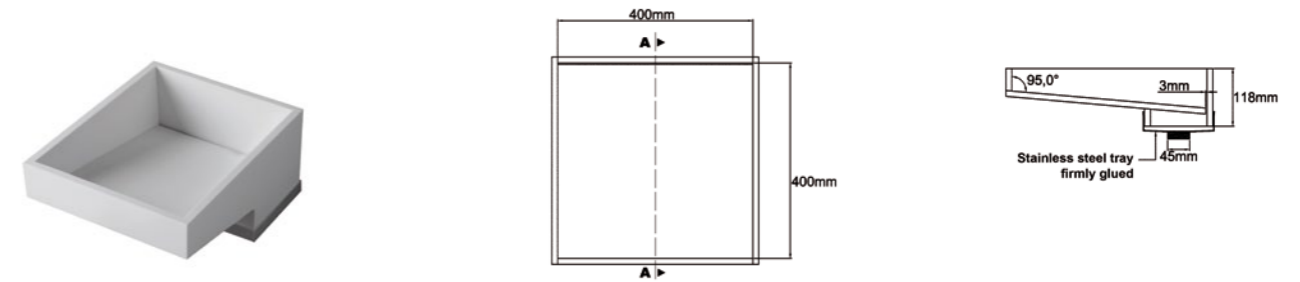

lavanto® – BOWLS MADE OF SOLID SURFACE MATERIAL

SCINDO 600-400

Description

Article no.

Slot drain with stainless steel trough firmly glued, without overflow

LB600-400S-H-1

SCINDO 400-400

Description