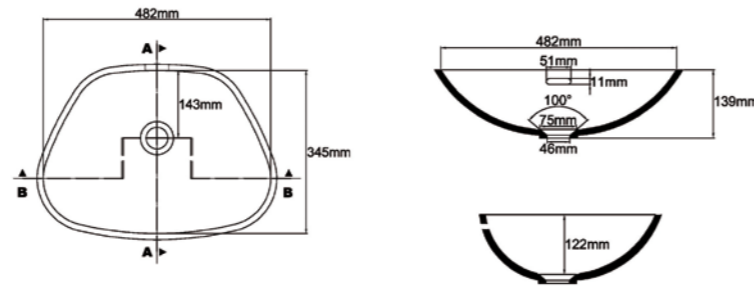

lavanto® – BOWLS MADE OF SOLID SURFACE MATERIAL

DELTA*

Description

Article no.

with overflow incl. overflow set

LB482-H-0

without overflow

LB482-H-1