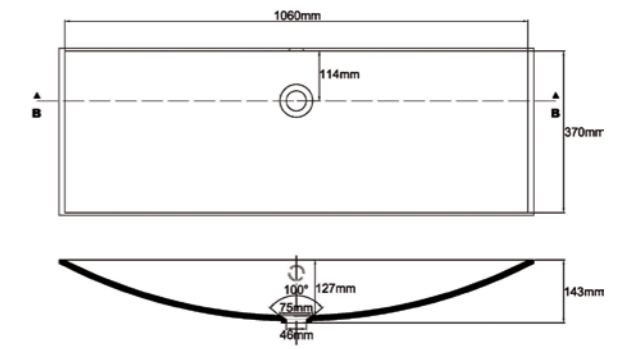

with overflow incl. overflow set

LB1060-330-H-0

without overflow

LB1060-330-H-1

lavanto® – BOWLS MADE OF SOLID SURFACE MATERIAL

ARCO 1060-370

Description

Article no.