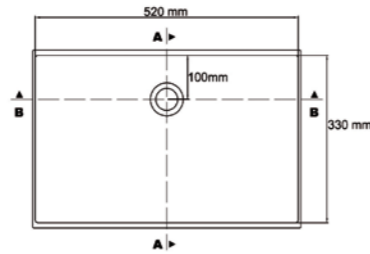

without overflow

LB450-280-H-1

* This bowl is available only in a limited colour range!

lavanto® – BOWLS MADE OF SOLID SURFACE MATERIAL

FRESCO 520-330*

Description

Article no.

with overflow incl. overflow set