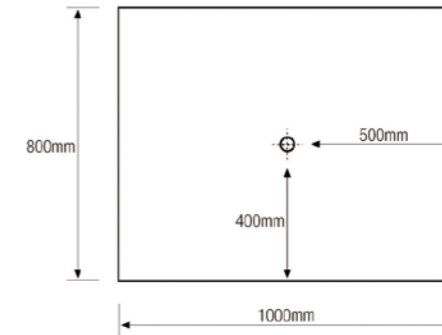

lavanto® – SHOWER TRAYS MADE OF SOLID SURFACE MATERIAL

DOCCA 1000-800