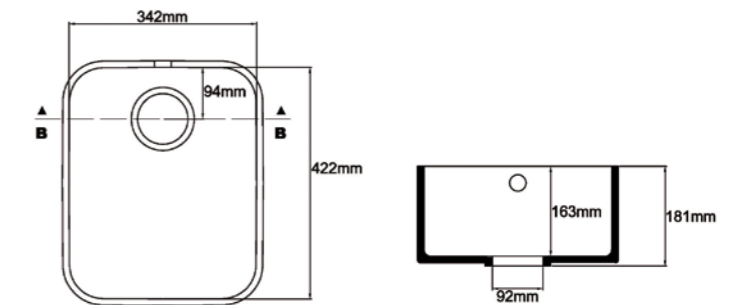

FONDI

Description

Article no.

with overflow incl. overflow set
without overflow

LS422C-H-0
LS422C-H-1