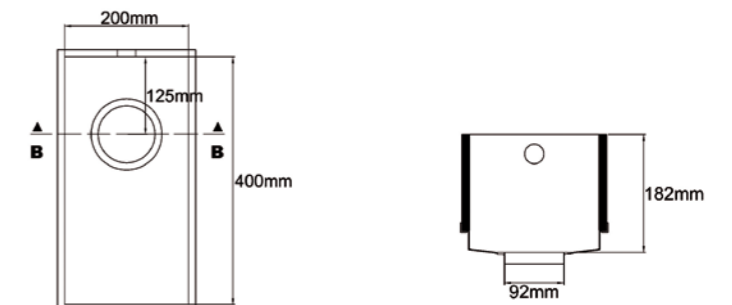

IDRO 200-400

Sink with stainless steel bottom

Description

Article no.

with overflow incl. overflow set

LS200-400I-H-0

without overflow

LS200-400I-H-1