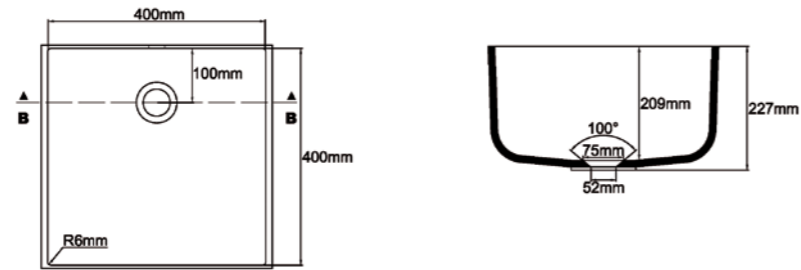

lavanto® – MEDICAL BASINS AND TUBS MADE OF SOLID SURFACE MATERIAL

NEMI*

Description

Article no.

without overflow

LB400-H-1

MEDICO*

Medico is also available in the size 900 x 524 mm without armature hole cut-out