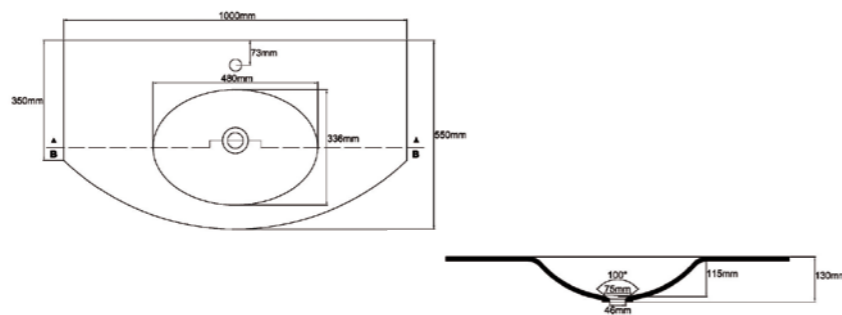

ALBERGO*

Description

Article no.

with overflow incl. overflow set

LB1000-H-0

without overflow

LB1000-H-1

* This bowl is available only in a limited colour range!