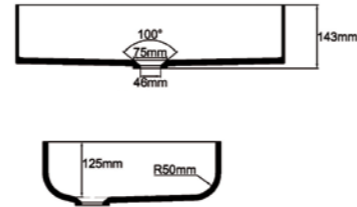

without overflow

LB450-280-H-1

* This bowl is available only in a limited colour range!

lavanto® – BOWLS MADE OF SOLID SURFACE MATERIAL

FRESCO 520-330*

Description

Article no.

with overflow incl. overflow set