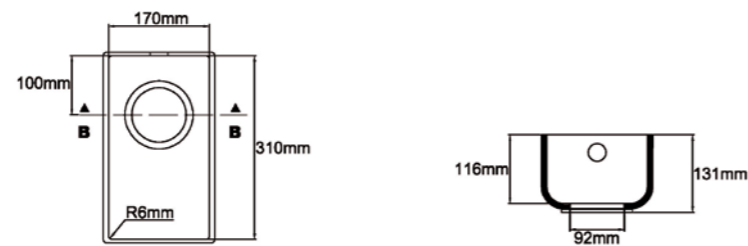

PIANI 170-310*

Description

Article no.

with overflow incl. overflow set

LS170-310C-H-0

without overflow

LS170-310C-H-1

* This sink is available only in a limited colour range!