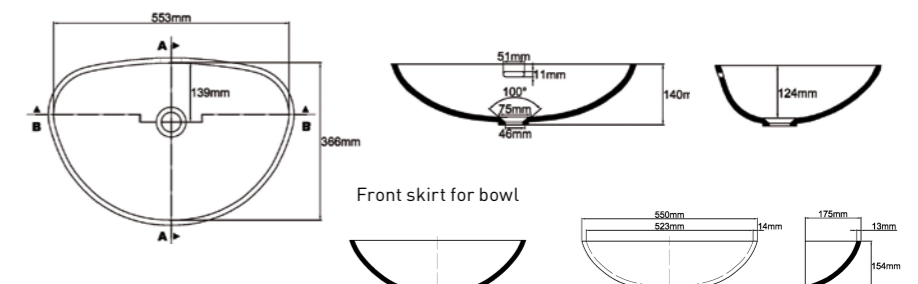

VIVO*

Description

Article no.

with overflow incl. overflow set	LB445-H-0
without overflow	LB445-H-1

VERO*

Description

Article no.

with overflow incl. overflow set	LB553-H-0
without overflow	LB553-H-1
Front skirt for bowl	LB553-H-30