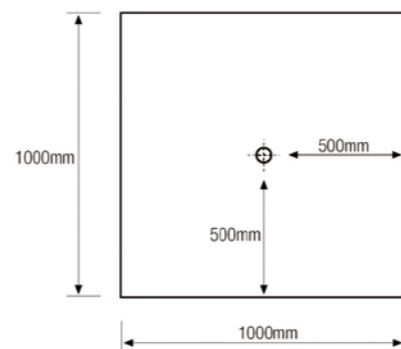

DOCCA 1000-1000