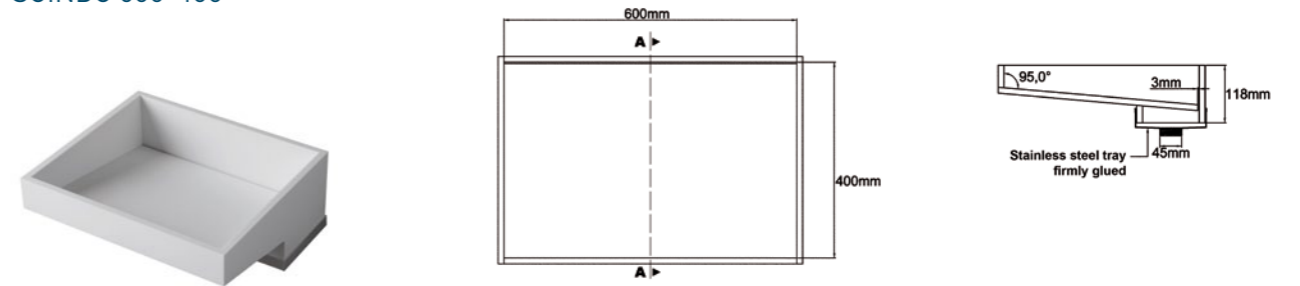

lavanto® – BOWLS MADE OF SOLID SURFACE MATERIAL

SCINDO 600-400

Description

Article no.

Slot drain with stainless steel trough firmly glued, without overflow

LB600-400S-H-1