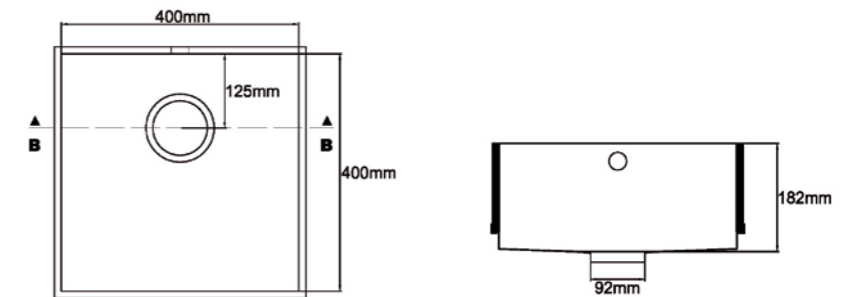

lavanto® – SINKS MADE OF SOLID SURFACE MATERIAL

IDRO 400-400

Sink with stainless steel bottom

Description

Article no.

with overflow incl. overflow set

LS400-400I-H-0

without overflow

LS400-400I-H-1