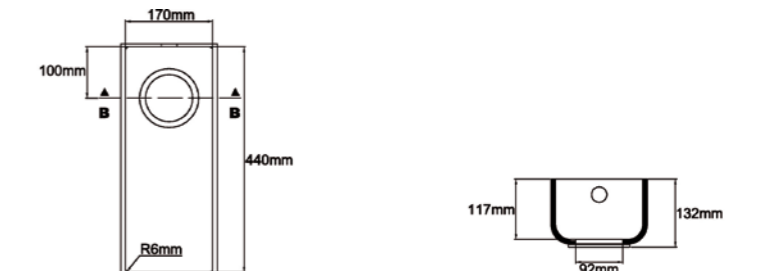

without overflow

LS170-400C-H-1

PIANI 170-440*

Description

Article no.

with overflow incl. overflow set

LS170-440C-H-0

without overflow