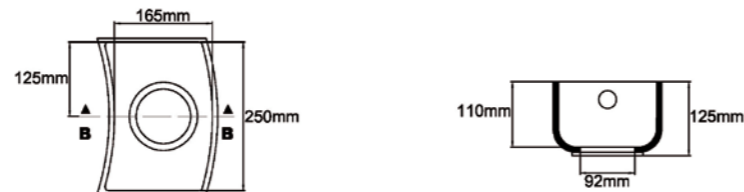

LS330-330C-H-1

NEVES 165-250*

Please indicate whether this sink is to be installed with fittings on the left or right side.

Description

Article no.

with overflow incl. overflow set

LS165-250C-H-0

without overflow