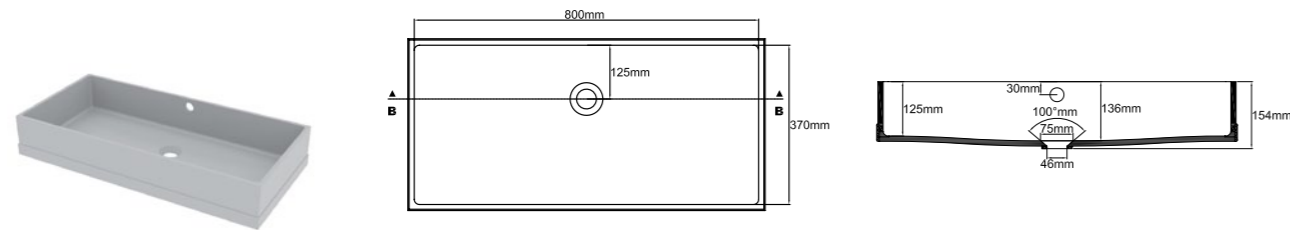

BARREA 800-370*

Description

Article no.

with overflow incl. overflow set

LBR800-370-H-0

without overflow

LBR800-370-H-1