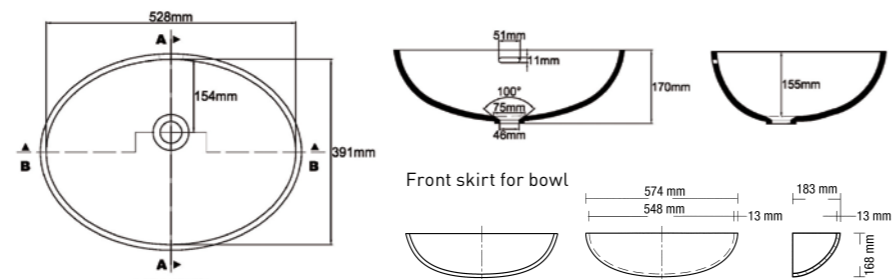

with overflow incl. overflow set	LB478-H-0
without overflow	LB478-H-1
Front skirt for bowl	LB478-H-30

GRANDE*

Description

Article no.

with overflow incl. overflow set	LB528-H-0
without overflow	LB528-H-1
Front skirt for bowl	LB528-H-30