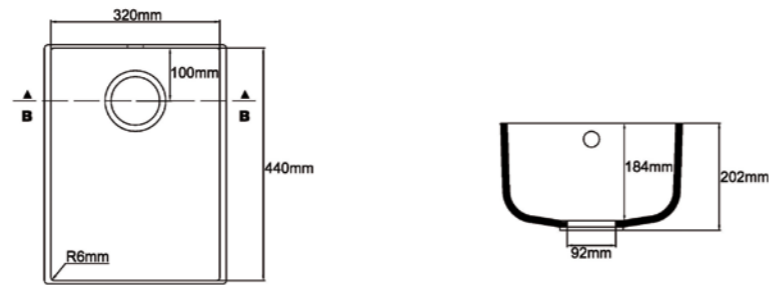

Article no.

with overflow incl. overflow set
without overflow

LS503C-H-0
LS503C-H-1

lavanto® – SINKS MADE OF SOLID SURFACE MATERIAL

MUTA 320-440*

Description

Article no.

with overflow incl. overflow set