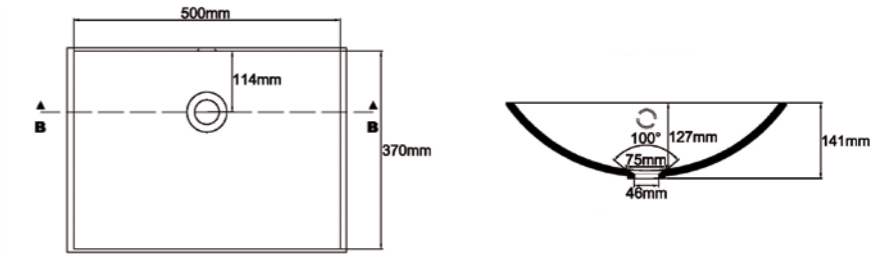

lavanto® – BOWLS MADE OF SOLID SURFACE MATERIAL

ARCO 500-370

Description

Article no.

with overflow incl. overflow set

LB500-370-H-0

without overflow

LB500-370-H-1