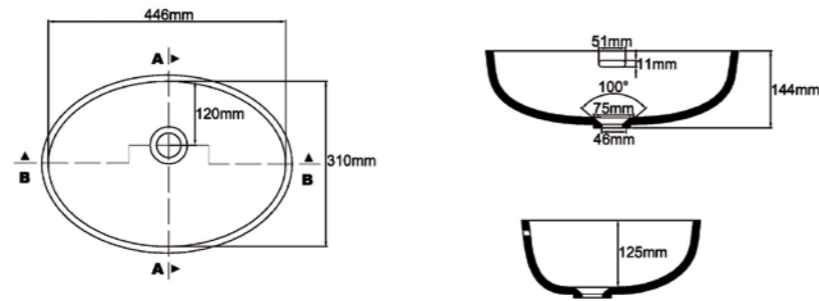

lavanto® – BOWLS MADE OF SOLID SURFACE MATERIAL

QUANTO*

Description

Article no.

with overflow incl. overflow set	LB446-H-0
without overflow	LB446-H-1