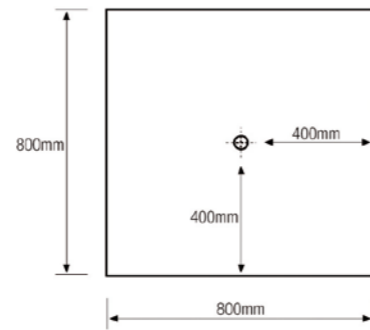

DOCCA 800-800

Description

Article no.

	LST800-800-H
Frame extension up to 895 x 895	LST800-800S-H

DOCCA 900-900

Description

Article no.

	LST900-900-H
Frame extension up to 995 x 995	LST900-900S-H