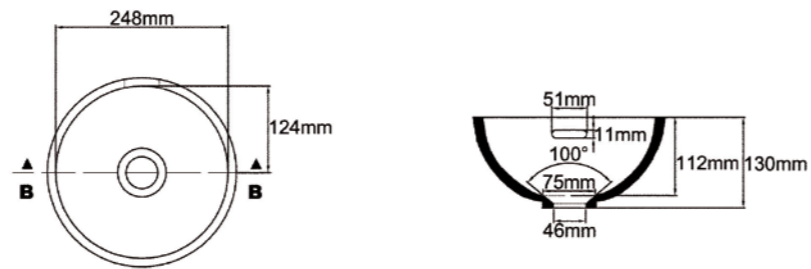

lavanto® – BOWLS MADE OF SOLID SURFACE MATERIAL

PICCOLO*

Description

Article no.

with overflow incl. overflow set
without overflow

LB248-H-0
LB248-H-1