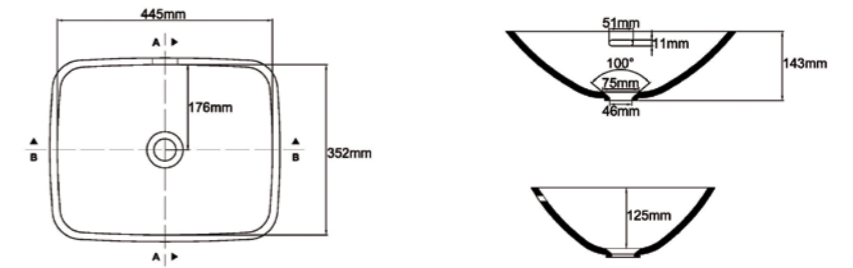

VIVO*

Description

Article no.

with overflow incl. overflow set	LB445-H-0
without overflow	LB445-H-1