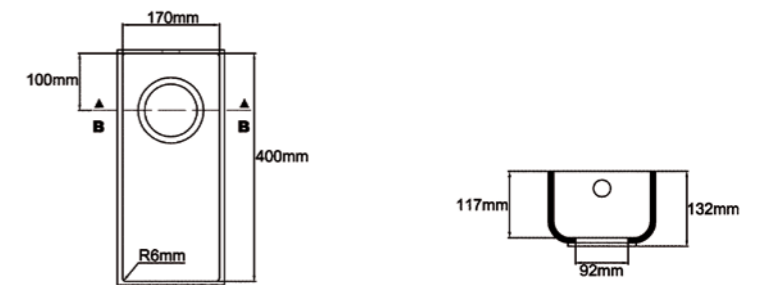

lavanto® – SINKS MADE OF SOLID SURFACE MATERIAL

PIANI 170-400*

Description

Article no.

with overflow incl. overflow set

LS170-400C-H-0

without overflow

LS170-400C-H-1