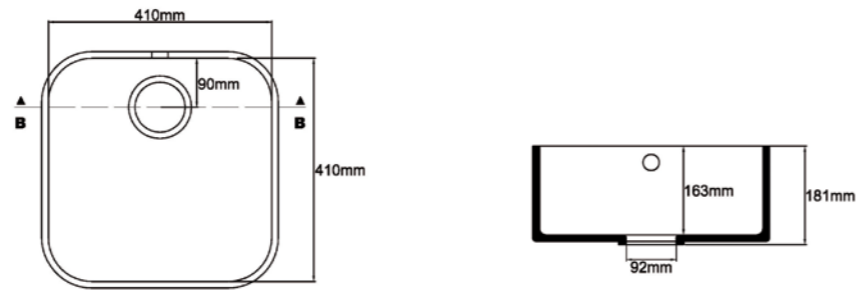

LS388C-H-0
LS388C-H-1

CALDO

Description

Article no.

with overflow incl. overflow set
without overflow

LS410C-H-0
LS410C-H-1

VICO

Description