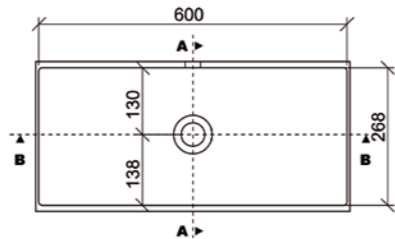

FRESCO 600-265*

Description

Article no.

with overflow incl. overflow set

LB600-265-H-0

without overflow

LB600-265-H-1