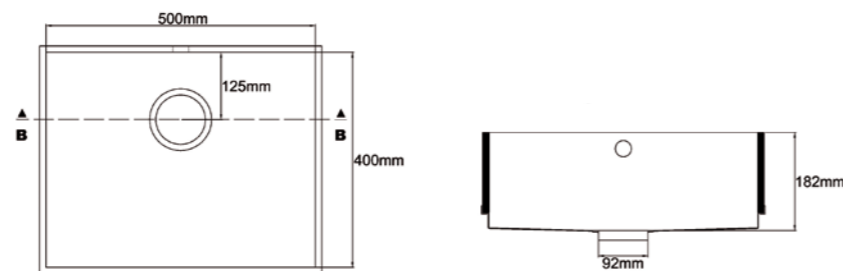

IDRO 500-400

Sink with stainless steel bottom

Description

Article no.

with overflow incl. overflow set

LS500-400I-H-0

without overflow

LS500-400I-H-1

* This sink is available only in a limited colour range!