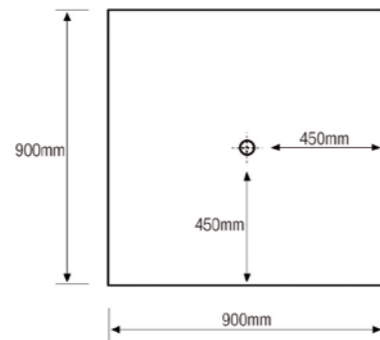

DOCCA 800-800

Description

Article no.

	LST800-800-H
Frame extension up to 895 x 895	LST800-800S-H

DOCCA 900-900

Description

Article no.

	LST900-900-H
Frame extension up to 995 x 995	LST900-900S-H