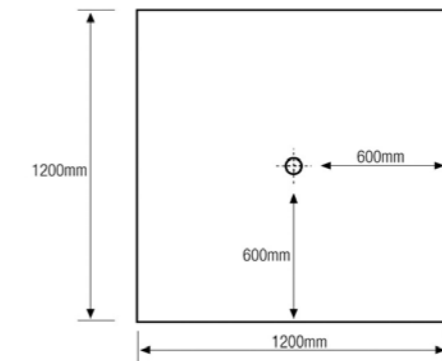

lavanto® – SHOWER TRAYS MADE OF SOLID SURFACE MATERIAL

DOCCA 1000-800

Description

Article no.

	LST1000-800-H
Frame extension up to 1095 x 895	LST1000-800S-H

DOCCA 1200-1200

Description

Article no.