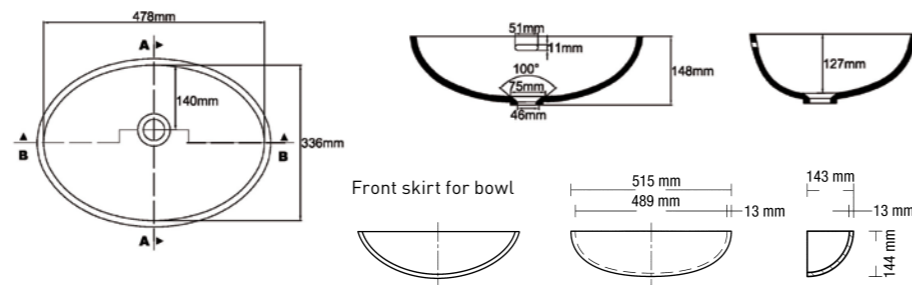

UNO*

Description

Article no.

with overflow incl. overflow set	LB478-H-0
without overflow	LB478-H-1
Front skirt for bowl	LB478-H-30