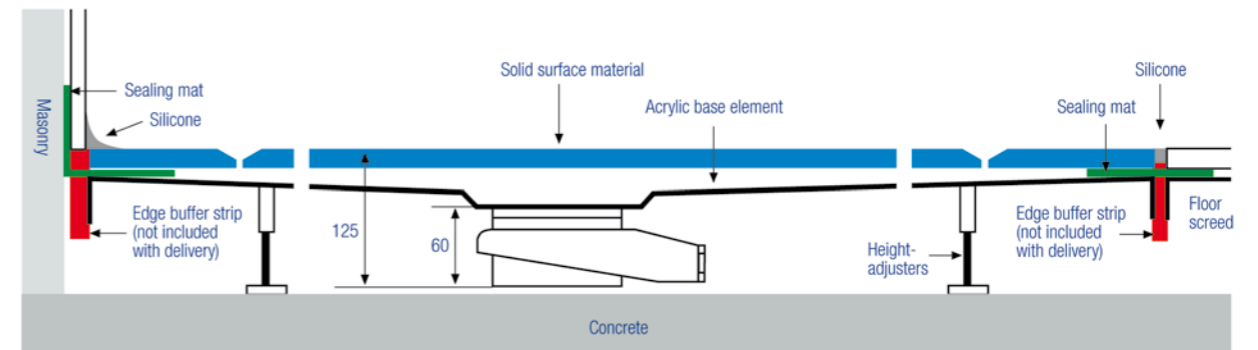

The perfect system installation