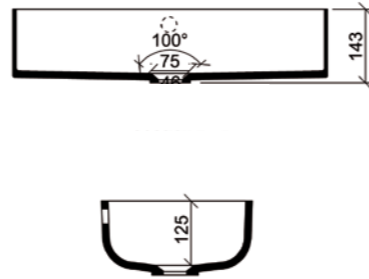

FRESCO 600-265*

Description

Article no.

with overflow incl. overflow set

LB600-265-H-0

without overflow

LB600-265-H-1