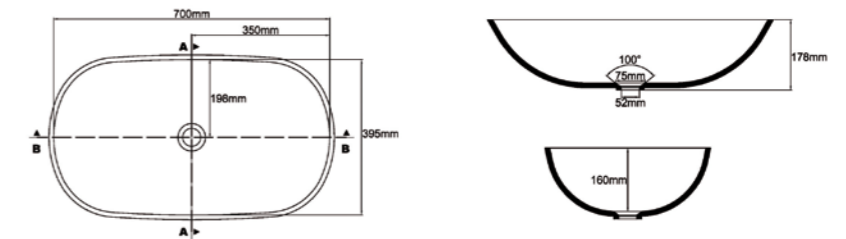

BAMBINO B*

Description

Article no.

without overflow

LB700-H-1