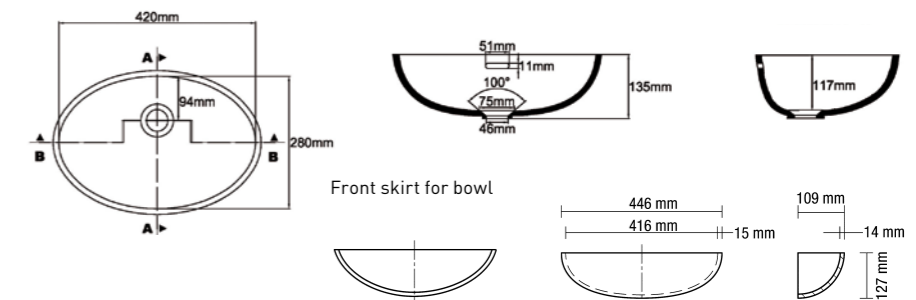

COMO*

Description

Article no.

with overflow incl. overflow set
without overflow
Front skirt for bowl

LB420-H-0
LB420-H-1
LB420-H-30

* This bowl is available only in a limited colour range!