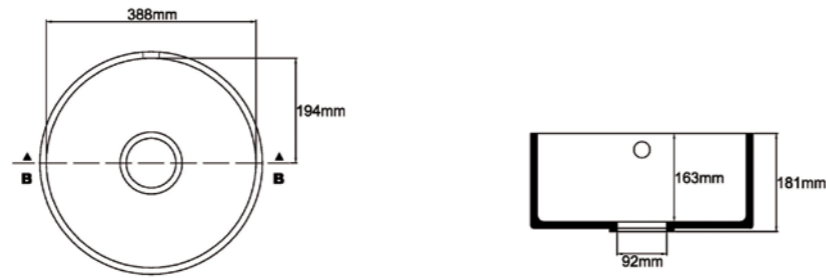

lavanto® – SINKS MADE OF SOLID SURFACE MATERIAL

ISEO

Description

Article no.

with overflow incl. overflow set
without overflow

LS388C-H-0
LS388C-H-1