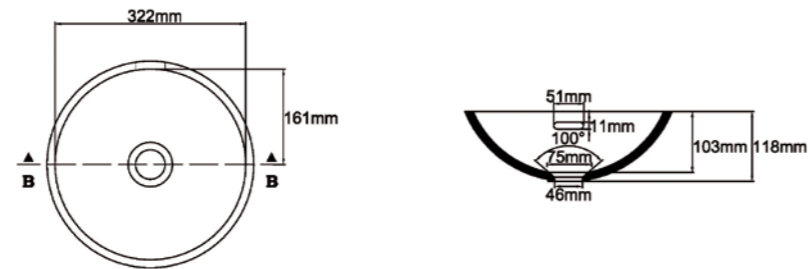

NINO*

Description

Article no.

with overflow incl. overflow set
without overflow

LB322-H-0
LB322-H-1