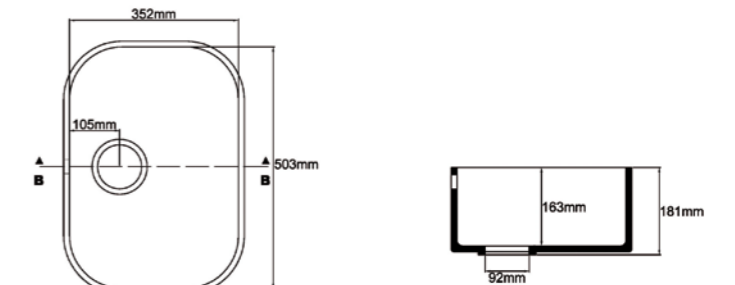

GARDA

Description

Article no.

with overflow incl. overflow set
without overflow

LS503C-H-0
LS503C-H-1