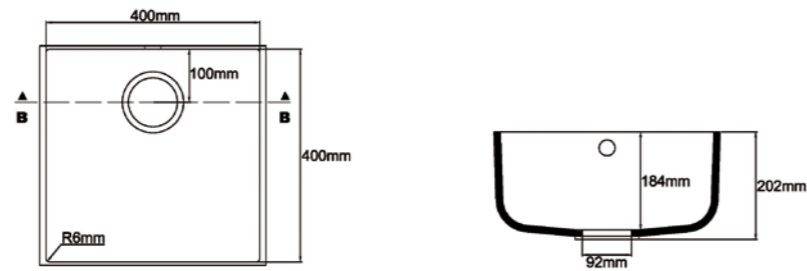

MUTA 400-400*

Description

Article no.

with overflow incl. overflow set

LS400-400C-H-0

without overflow

LS400-400C-H-1