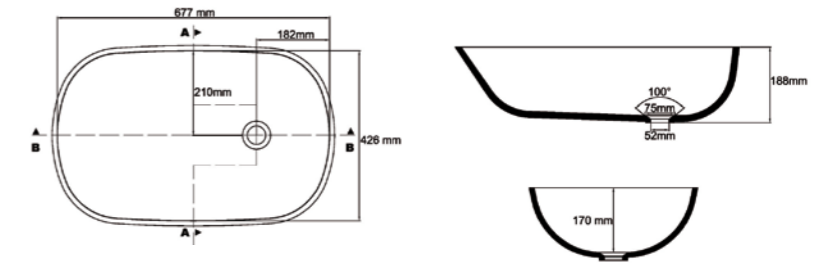

lavanto® – MEDICAL BASINS AND TUBS MADE OF SOLID SURFACE MATERIAL

BAMBINO A*

Description

Article no.

without overflow

LB677-H-1