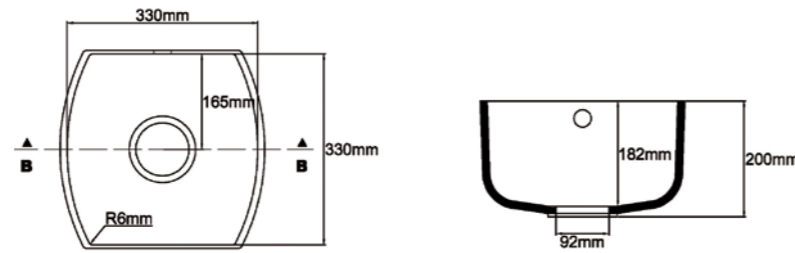

lavanto® – SINKS MADE OF SOLID SURFACE MATERIAL

ARIE 330-330*

Description

Article no.

with overflow incl. overflow set

LS330-330C-H-0

without overflow

LS330-330C-H-1