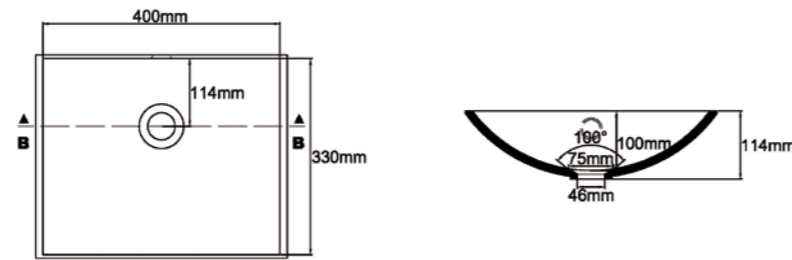

ARCO 400-330

Description

Article no.

with overflow incl. overflow set

LB400-330-H-0

without overflow

LB400-330-H-1