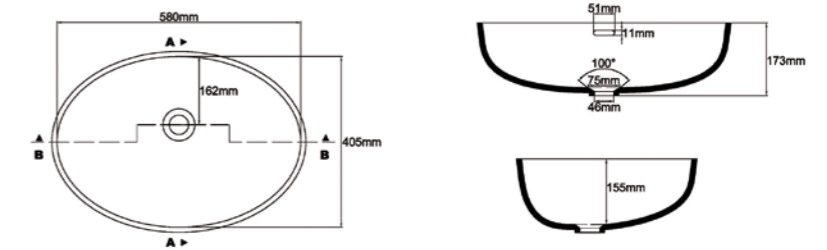

lavanto® – BOWLS MADE OF SOLID SURFACE MATERIAL

LANDRO*

Description

Article no.

with overflow incl. overflow set	LB580-H-0
without overflow	LB580-H-1