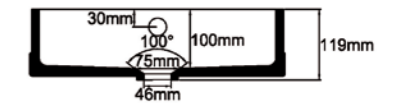

AVERNO 400-280*

Description

Article no.

with overflow incl. overflow set

LBR400-280-H-0

without overflow

LBR400-280-H-1