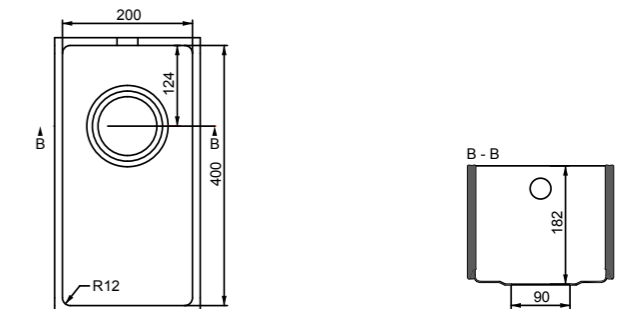

IDRO SOFT 200-400

Sink with stainless steel bottom, Radius of the inner corners 12 mm

Description

Article no.

with overflow incl. overflow set

LS200-400I-S-H-0

without overflow

LS200-400I-S-H-1