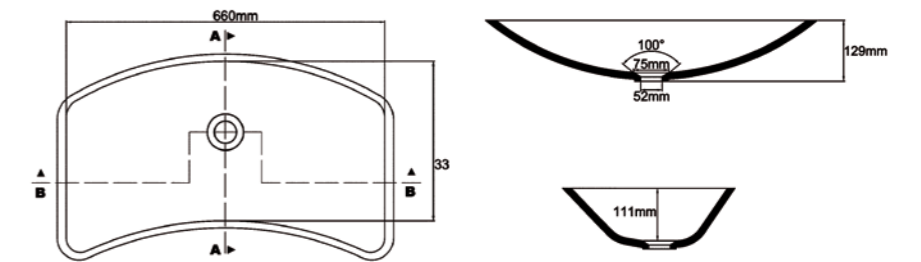

LUNA*

Description

Article no.

with overflow incl. overflow set

LB660L-H-0

without overflow

LB660L-H-1