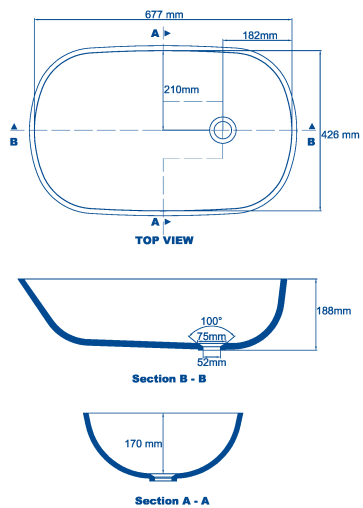

LG HI-MACS® CORIAN®

677-H

677-C

Bambino A.

This bowl is available only in a limited colour range!

LG HI-MACS® CORIAN®

700-H

700-C

Bambino B.