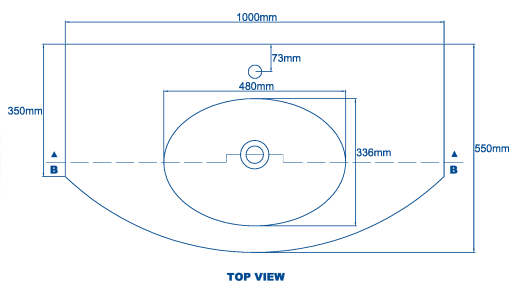

This bowl is also available in 900 x 542 mm without bore hole for tap.

This bowl is available only in a limited colour range!

Bracket

LG HI-MACS® CORIAN®

900-H

900-C

TOP VIEW

Section B - B

Section A - A

Albergo.

This bowl is available only in a limited colour range!

LG HI-MACS® CORIAN®

1000-H

1000-C

TOP VIEW

LG HI-MACS® CORIAN®