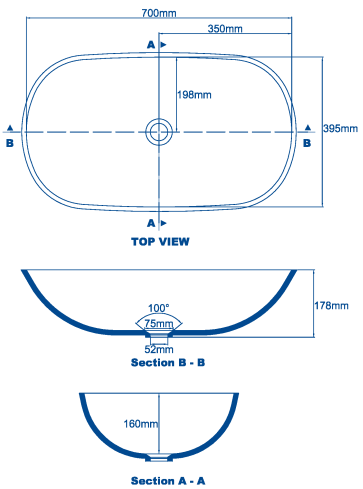

This bowl is also available in 900 x 542 mm without bore hole for tap.

This bowl is available only in a limited colour range!

Bracket

LG HI-MACS® CORIAN®

900-H

900-C

TOP VIEW

Section B - B

677-H

677-C

Bambino A.

This bowl is available only in a limited colour range!

LG HI-MACS® CORIAN®

700-H

700-C

Bambino B.