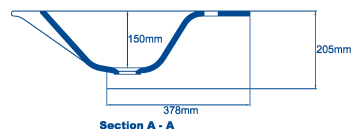

This bowl is also available in 900 x 542 mm without bore hole for tap.

This bowl is available only in a limited colour range!

Bracket

LG HI-MACS® CORIAN®

900-H

900-C

TOP VIEW

Section B - B

Section A - A

Albergo.

This bowl is available only in a limited colour range!

LG HI-MACS® CORIAN®

1000-H

1000-C

TOP VIEW

LG HI-MACS® CORIAN®