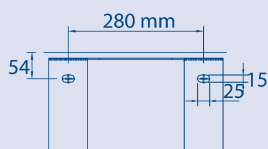

This bowl is also available in 900 x 542 mm without bore hole for tap.

This bowl is available only in a limited colour range!

Bracket

LG HI-MACS® CORIAN®

900-H

900-C

TOP VIEW

Section B - B