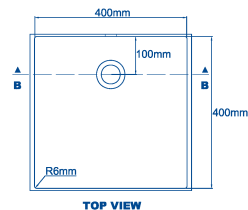

LG HI-MACS® CORIAN®

400-H

400-C

TOP VIEW