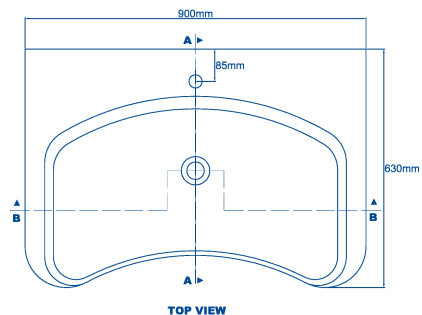

This bowl is also available in 900 x 542 mm without bore hole for tap.

This bowl is available only in a limited colour range!

Bracket

LG HI-MACS® CORIAN®

900-H

900-C

TOP VIEW

Section B - B

Section A - A

Albergo.

This bowl is available only in a limited colour range!

LG HI-MACS® CORIAN®

1000-H

1000-C

TOP VIEW

LG HI-MACS® CORIAN®