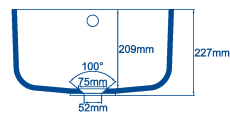

Medical Bowls.

Nemi.

LG HI-MACS® CORIAN®

400-H

400-C

TOP VIEW

Section B - B

Medico.

This bowl is also available in 900 x 542 mm without bore hole for tap.

This bowl is available only in a limited colour range!

Bracket

LG HI-MACS® CORIAN®

900-H

900-C

TOP VIEW

Section B - B