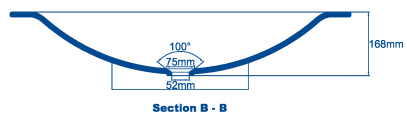

This bowl is also available in 900 x 542 mm without bore hole for tap.

This bowl is available only in a limited colour range!

Bracket

LG HI-MACS® CORIAN®

900-H

900-C

TOP VIEW

Section B - B

Section A - A

Albergo.

This bowl is available only in a limited colour range!

LG HI-MACS® CORIAN®

1000-H

1000-C

TOP VIEW

LG HI-MACS® CORIAN®