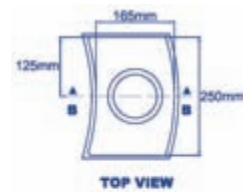

250-165C-C

Please indicate whether this sink is to be installed with fittings on the left or right side.

LG HI-MACS® CORIAN®

304S-H

304S-C

TOP VIEW

Section B - B

Sink with patent-protected quartz bottom!