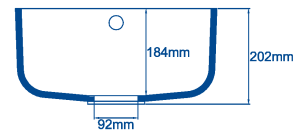

440-320C-C

TOP VIEW

Section B - B

Muta 400-400.

LG HI-MACS® **CORIAN®**

400-400C-H

400-400C-C

TOP VIEW