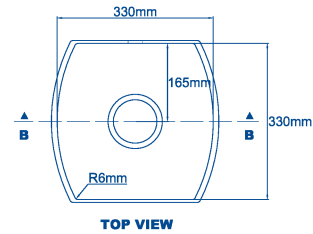

LG HI-MACS® CORIAN®

330-330C-H

330-330C-C