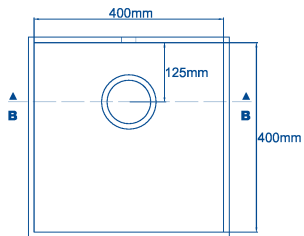

LG HI-MACS® CORIAN®

400-400I-H

400-400I-C

TOP VIEW