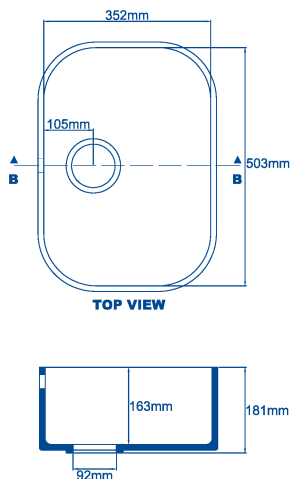

LG HI-MACS® CORIAN®

503C-H

503C-C