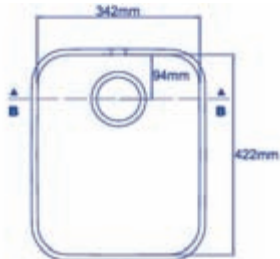

LG HI-MACS® CORIAN®

422S-H

422S-C

TOP VIEW