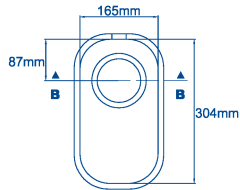

250-165C-C

Please indicate whether this sink is to be installed with fittings on the left or right side.

LG HI-MACS® CORIAN®

304S-H

304S-C

TOP VIEW

Section B - B

Sink with patent-protected quartz bottom!