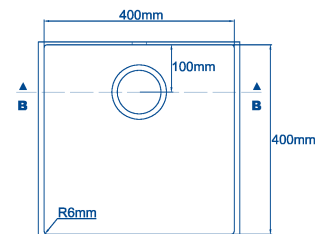

440-320C-C

TOP VIEW

Section B - B

Muta 400-400.

LG HI-MACS® **CORIAN®**

400-400C-H

400-400C-C

TOP VIEW