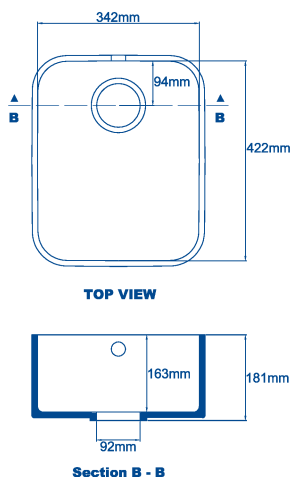

LG HI-MACS® CORIAN®

422C-H

422C-C