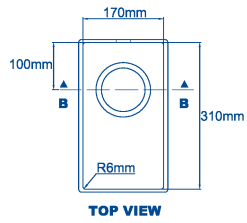

LG HI-MACS® CORIAN®

310-170C-H

310-170C-C

Piani 310-170.