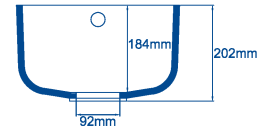

440-320C-C

TOP VIEW

Section B - B

Muta 400-400.

LG HI-MACS® **CORIAN®**

400-400C-H

400-400C-C

TOP VIEW