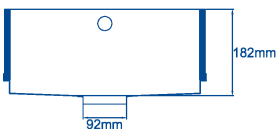

Salto.

R+P innovation

LG HI-MACS® CORIAN®

400-400I-H

400-400I-C

TOP VIEW

Section B - B

Sink with stainless steel bottom!