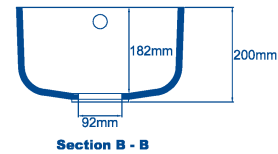

LG HI-MACS® CORIAN®

330-330C-H

330-330C-C