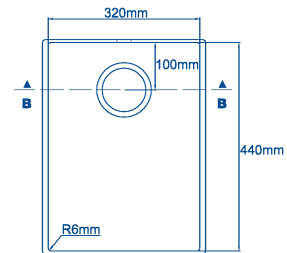

440-320C-C

TOP VIEW

Section B - B

Muta 400-400.

LG HI-MACS® **CORIAN®**

400-400C-H

400-400C-C

TOP VIEW