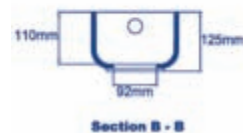

250-165C-C

Please indicate whether this sink is to be installed with fittings on the left or right side.

LG HI-MACS® CORIAN®

304S-H

304S-C

TOP VIEW

Section B - B

Sink with patent-protected quartz bottom!