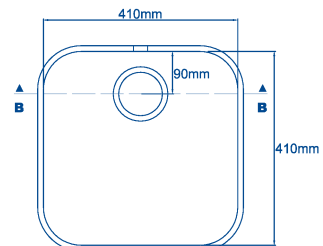

LG HI-MACS® CORIAN®

410C-H

410C-C

TOP VIEW