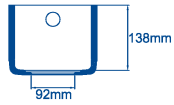

250-165C-C

Please indicate whether this sink is to be installed with fittings on the left or right side.

LG HI-MACS® CORIAN®

304S-H

304S-C

TOP VIEW

Section B - B

Sink with patent-protected quartz bottom!