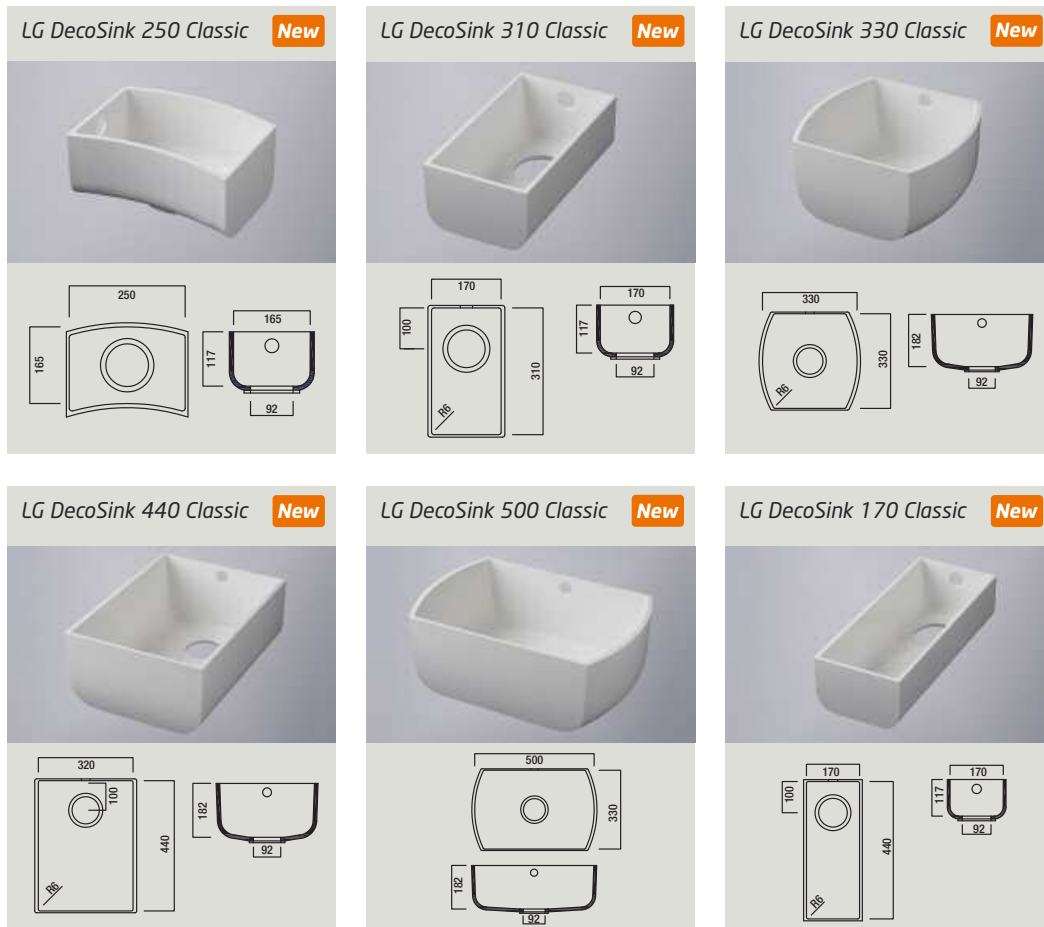

LG Sinks (thermoformed)

Subtle, elegant curves are what set this range of spacious fitted single basins apart.

Distributor:
Roskopf & Partner AG
Am Flugplatz 3
99996 Obermehler
Germany
Tel: +49 (0)36021 98 99 0
Fax: +49 (0)36021 98 99 10
www.roskopf-partner.com

LAVANTO®

Available in all LG HI-MACS® colours with the exception of the Volcanics range and colours indicated with a *.