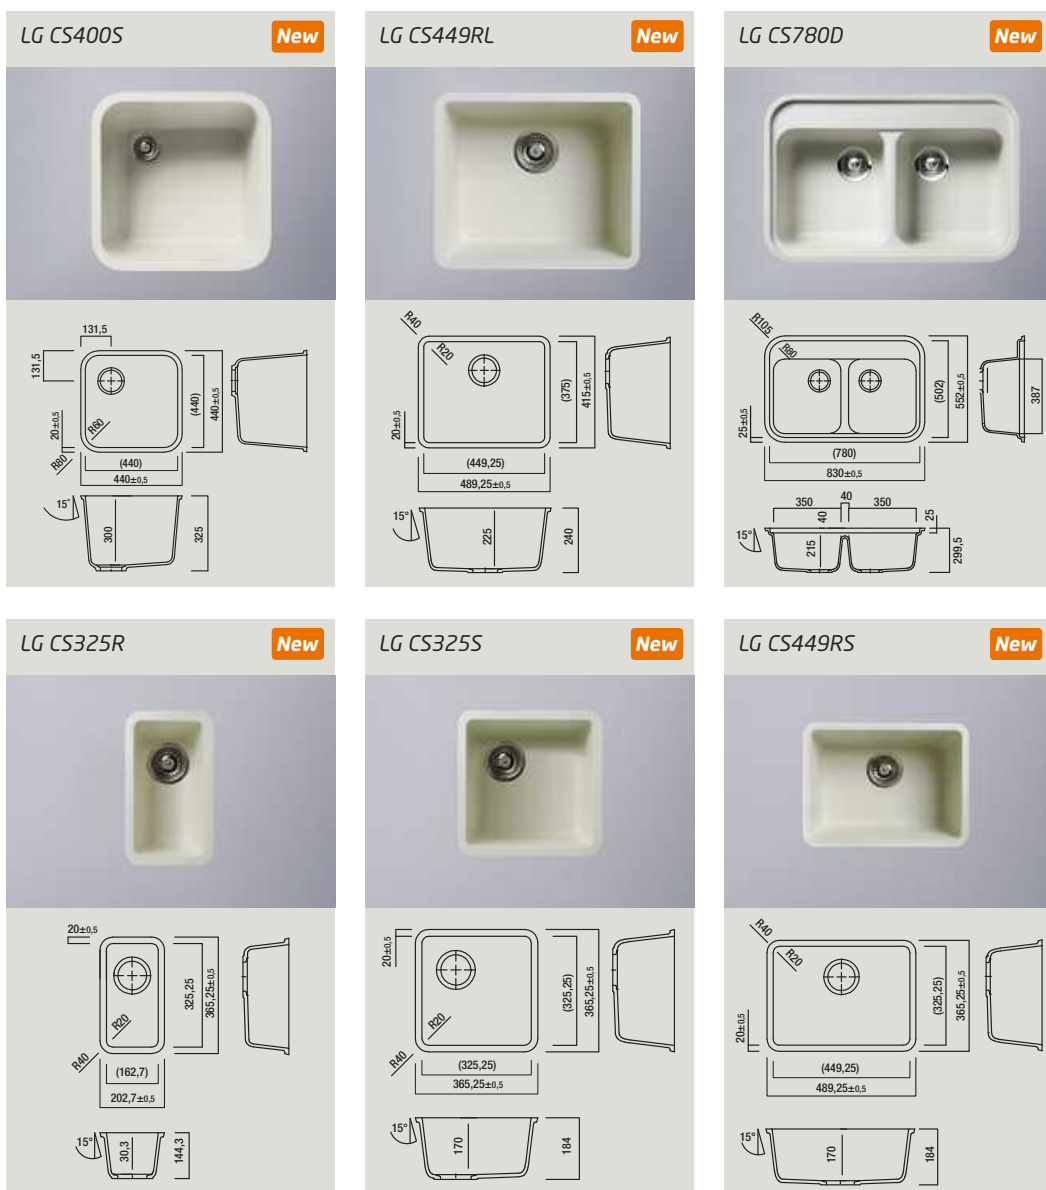

Sinks & Bowls

Every option is available to creative designers to design tidy washrooms, kitchens, hospitals and much more with our wide range of LG HI-MACS® sinks and bowls. Perfectly coordinated and ideal for mixing and matching, the bowls and sinks guarantee a modern look that is easy and simple to look after.

LG Sinks

Irrespective of whether you opt for a matching product from the extensive LG HI-MACS® range or a stainless steel sink, all bowls and sinks are fitted flush with the work surface or inset into it.

LG Sinks (precast)

These LG HI-MACS® sinks are produced by a highly-efficient casting process and are especially resistant to heat and scratches, yet are perfect for combining with each other.